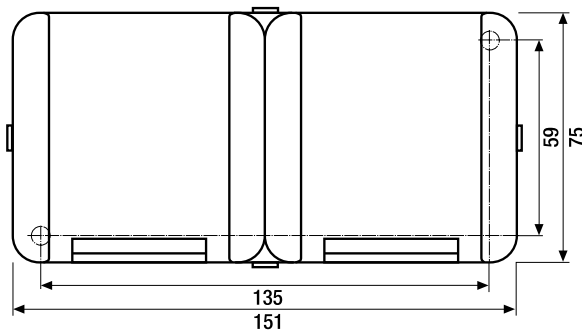

WG 800

JUNG

1:1

**Surface-mounted range**

**Material**  
Thermoplastic

**Protection level**  
IP 44

## Dimensions

### Switch/socket (WxHxD)

75 mm x 75 mm x 58 mm

### Combinations (WxHxD)

75 mm x 151 mm x 58 mm

Corner radius of housing R 7