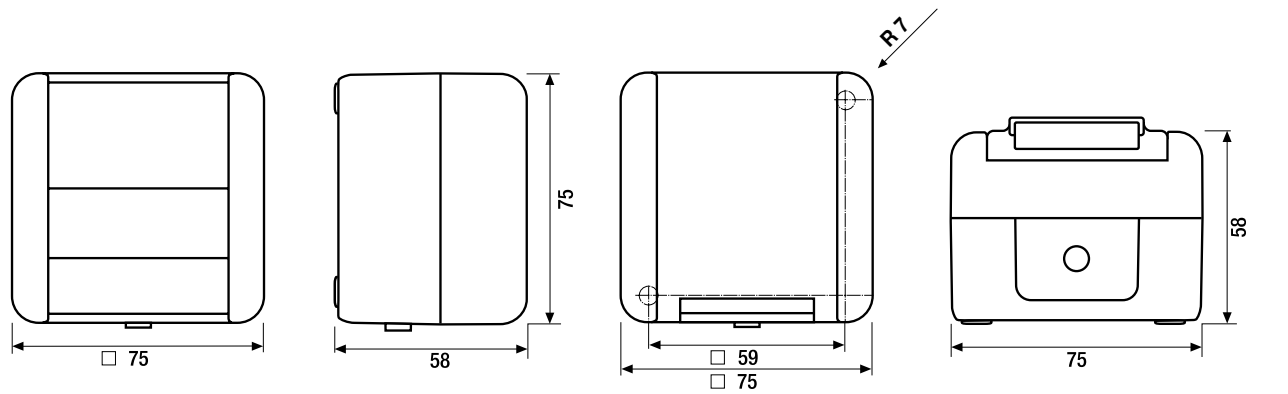

WG 800

JUNG

1:1

**Surface-mounted range**

**Material**  
Thermoplastic

**Protection level**  
IP 44

## Dimensions

### Switch/socket (WxHxD)

75 mm x 75 mm x 58 mm

### Combinations (WxHxD)

75 mm x 151 mm x 58 mm

Corner radius of housing R 7