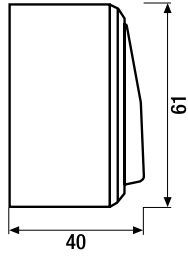

AP 600

JUNG

1:1

Surface-mounted range

Material
Duroplastic

ivory
similar RAL 1013

white
similar RAL 9010

AP 600

Dimensions

Switch (WxHxD)

61 mm x 61 mm x 40 mm

Socket (WxHxD)

61 mm x 61 mm x 47 mm

Combinations Switch/socket (WxHxD)

61 mm x 116 mm x 47 mm

Corner radius of housing R 6