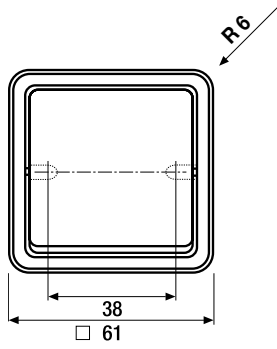

AP 600

JUNG

1:1

Surface-mounted range

Material
Duroplastic

ivory
similar RAL 1013

white
similar RAL 9010

AP 600

Dimensions

Switch (WxHxD)

61 mm x 61 mm x 40 mm

Socket (WxHxD)

61 mm x 61 mm x 47 mm

Combinations Switch/socket (WxHxD)

61 mm x 116 mm x 47 mm

Corner radius of housing R 6