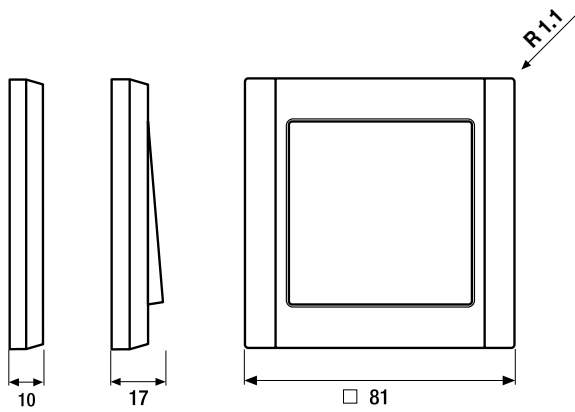

mocha lacquered

champagne
lacquered

A 500

Frame size

- 1-gang 81 mm x 81 mm
- 2-gang 152 mm x 81 mm
- 3-gang 223 mm x 81 mm
- 4-gang 294 mm x 81 mm
- 5-gang 365 mm x 81 mm

Frames can be installed horizontally and vertically.