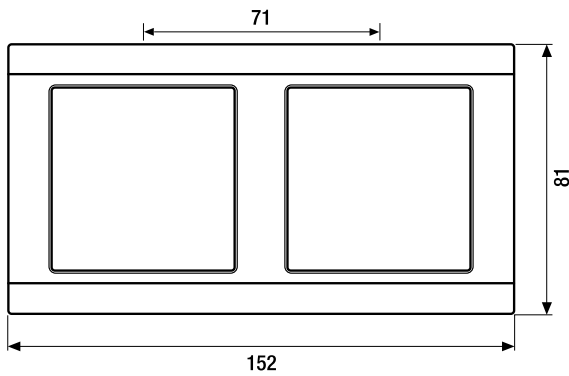

mocha lacquered

champagne
lacquered

A 500

Frame size

- 1-gang 81 mm x 81 mm
- 2-gang 152 mm x 81 mm
- 3-gang 223 mm x 81 mm
- 4-gang 294 mm x 81 mm
- 5-gang 365 mm x 81 mm

Frames can be installed horizontally and vertically.