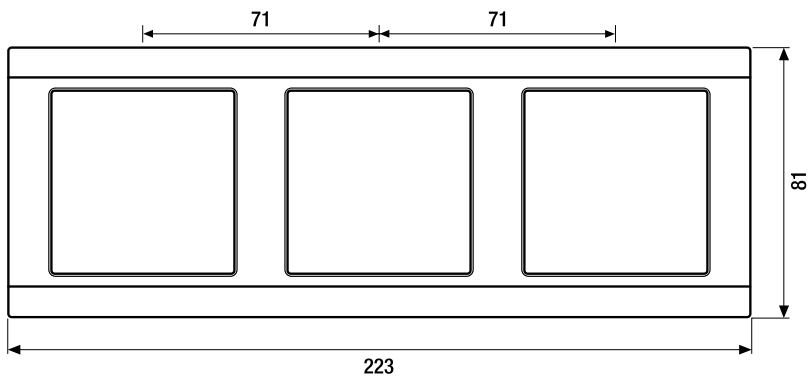

mocha lacquered

champagne
lacquered

A 500

Frame size

- 1-gang 81 mm x 81 mm
- 2-gang 152 mm x 81 mm
- 3-gang 223 mm x 81 mm
- 4-gang 294 mm x 81 mm
- 5-gang 365 mm x 81 mm

Frames can be installed horizontally and vertically.